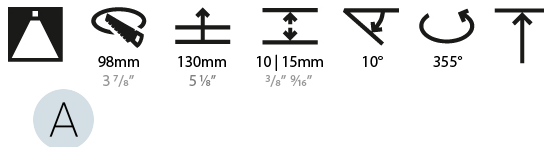

PHYSICAL

Shape: Round
Diameter (mm): 107
Diameter (in): 4 3/16
Height (mm): 112
Height (in): 4 7/16
Ceiling Thickness (mm): 10 / 12.5 / 15
Ceiling Thickness (in): 3/8 or 1/2 or 9/16
Min. Recessing Depth (mm): 130
Min. Recessing Depth (in): 5 1/8
Light Distribution: Adjustable / Downlight
Weight (kg): 0.465
Weight (lbs): 1.03
Fixture Finish: SSR / BKV / CWI / CRY / HAB / LAG / UFT / ITA / RUA / RUR / MIC / FTG / MYG / TWT / LOD / PUS / FRO / FUP / KIA / POP / BLS / SPG / MEY / GOH / GUM / CHC / COM / ABZ / JAG / OBR / MOS / ROR
Fixture Material: Aluminum Die Cast
Cut-out Measurements: 98mm / 3 7/8"

ELECTRICAL

Lamp Type: LED (Zhaga Standard)
Input Wattage (W): 16.5
Total Output Wattage (W): 13
Dimming: Tri-Mode (Non-Dimming and Phase Dimming (120Vac only) and 0-10V Dimming)
Driver Included: No
Driver Location: Recessed Housing
Driver Type: Constant Current - Universal
Driver Class: Class 2
Housing: See components
Input Voltage (V): 120 - 277
Constant Current (MA): 500

LED

Number of LEDs: 1
Color Temperature (°K): 2700 / 3000 / 3500 / 4000
Max. Delivered Lumen (lm): 1130 / 1180 / 1235 / 1260
Nominal Lumen (lm): 1386 / 1438 / 1511 / 1542
CRI: >90 CRI
Lamp Life (hrs): 50000

OPTICAL

Reflector: 20 / 40 / 60
Adjustability: Rotational 355°, Tilt 10°

RATINGS AND CERTIFICATIONS

Certified By: Certified for North American Standards
IP rating: IP54