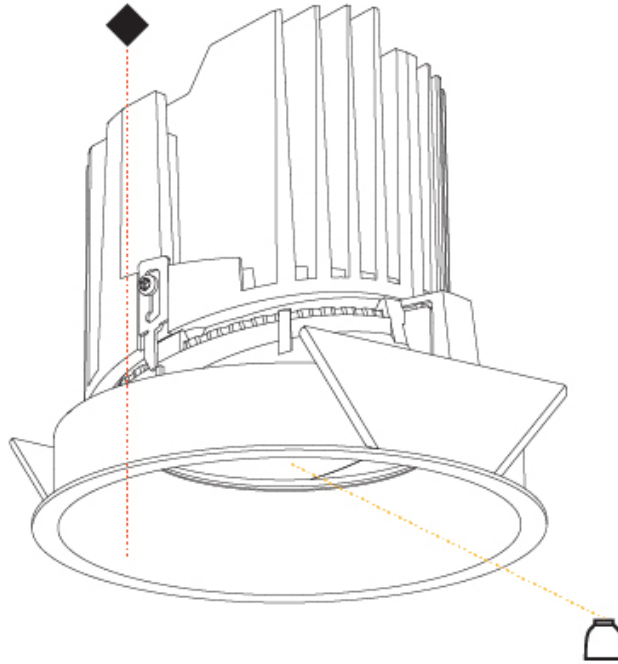

BIONIQ ROUND SEMI ADJUSTABLE RECESSED

A35296-

PROJECT

TYPE

SPECIFIER

QUANTITY

DATE