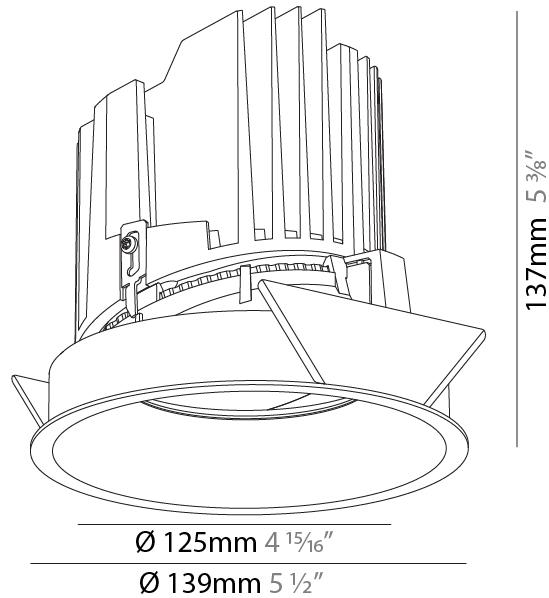

GENERAL

Series: Bioniq
Subseries: Bioniq Round Semi Adjustable
Brand: Prolicht
Division: Architectural
Mounting Type: Recessed
Mounting Location: Ceiling
Subcategory: Downlight

PHYSICAL

Shape: Round
Diameter (mm): 139
Diameter (in): 5 1/2
Height (mm): 137
Height (in): 5 3/8
Ceiling Thickness (mm): 10 / 12.5 / 15
Ceiling Thickness (in): 3/8 or 1/2 or 9/16
Min. Recessing Depth (mm): 150
Min. Recessing Depth (in): 5 7/8
Light Distribution: Adjustable / Downlight
Weight (kg): 0.856
Weight (lbs): 1.89
Fixture Finish: SSR / BKV / CWI / CRY / HAB / LAG / UFT / ITA / RUA / RUR / MIC / FTG / MYG / TWT / LOD / PUS / FRO / FUP / KIA / POP / BLS / SPG / MEY / GOH / GUM / CHC / COM / ABZ / JAG / OBR / MOS / ROR
Fixture Material: Aluminum Die Cast
Cut-out Measurements: 130mm / 5 1/8"

OPTICAL

Reflector: 20 / 40 / 60
Adjustability: Rotational 355°; Tilt 10°

RATINGS AND CERTIFICATIONS

Certified By: Certified for North American Standards
IP rating: IP20

	130mm 5 1/8"	150mm 5 7/8"	10 15mm 3/8" 9/16"	10°	355°	