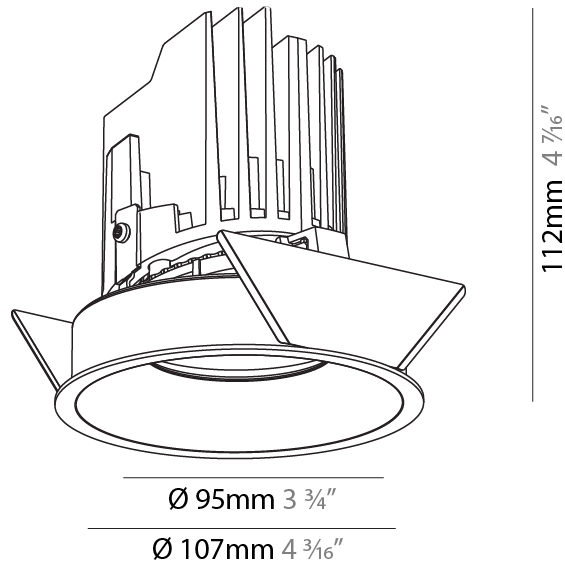

PHYSICAL

Shape: Round
Diameter (mm): 107
Diameter (in): 4 3/16
Height (mm): 112
Height (in): 4 7/16
Ceiling Thickness (mm): 10 / 12.5 / 15
Ceiling Thickness (in): 3/8 or 1/2 or 9/16
Min. Recessing Depth (mm): 130
Min. Recessing Depth (in): 5 1/8
Light Distribution: Adjustable / Downlight
Weight (kg): 0.465
Weight (lbs): 1.03
Fixture Finish: SSR / BKV / CWI / CRY / HAB / LAG / UFT / ITA / RUA / RUR / MIC / FTG / MYG / TWT / LOD / PUS / FRO / FUP / KIA / POP / BLS / SPG / MEY / GOH / GUM / CHC / COM / ABZ / JAG / OBR / MOS / ROR
Fixture Material: Aluminum Die Cast
Cut-out Measurements: 98mm / 3 7/8"

ELECTRICAL

Lamp Type: LED (Zhaga Standard)
Input Wattage (W): 16.5
Total Output Wattage (W): 13
Dimming: Tri-Mode (Non-Dimming and Phase Dimming (120Vac only) and 0-10V Dimming)
Driver Included: No
Driver Location: Recessed Housing
Driver Type: Constant Current - Universal
Driver Class: Class 2
Housing: See components
Input Voltage (V): 120 - 277
Constant Current (MA): 500

LED

Number of LEDs: 1
Color Temperature (°K): 2700 / 3000 / 3500 / 4000
Max. Delivered Lumen (lm): 1130 / 1180 / 1235 / 1260
Nominal Lumen (lm): 1386 / 1438 / 1511 / 1542
CRI: >90 CRI
Lamp Life (hrs): 50000

OPTICAL

Reflector: 20 / 40 / 60
Adjustability: Rotational 355°, Tilt 10°

RATINGS AND CERTIFICATIONS

Certified By: Certified for North American Standards
IP rating: IP54